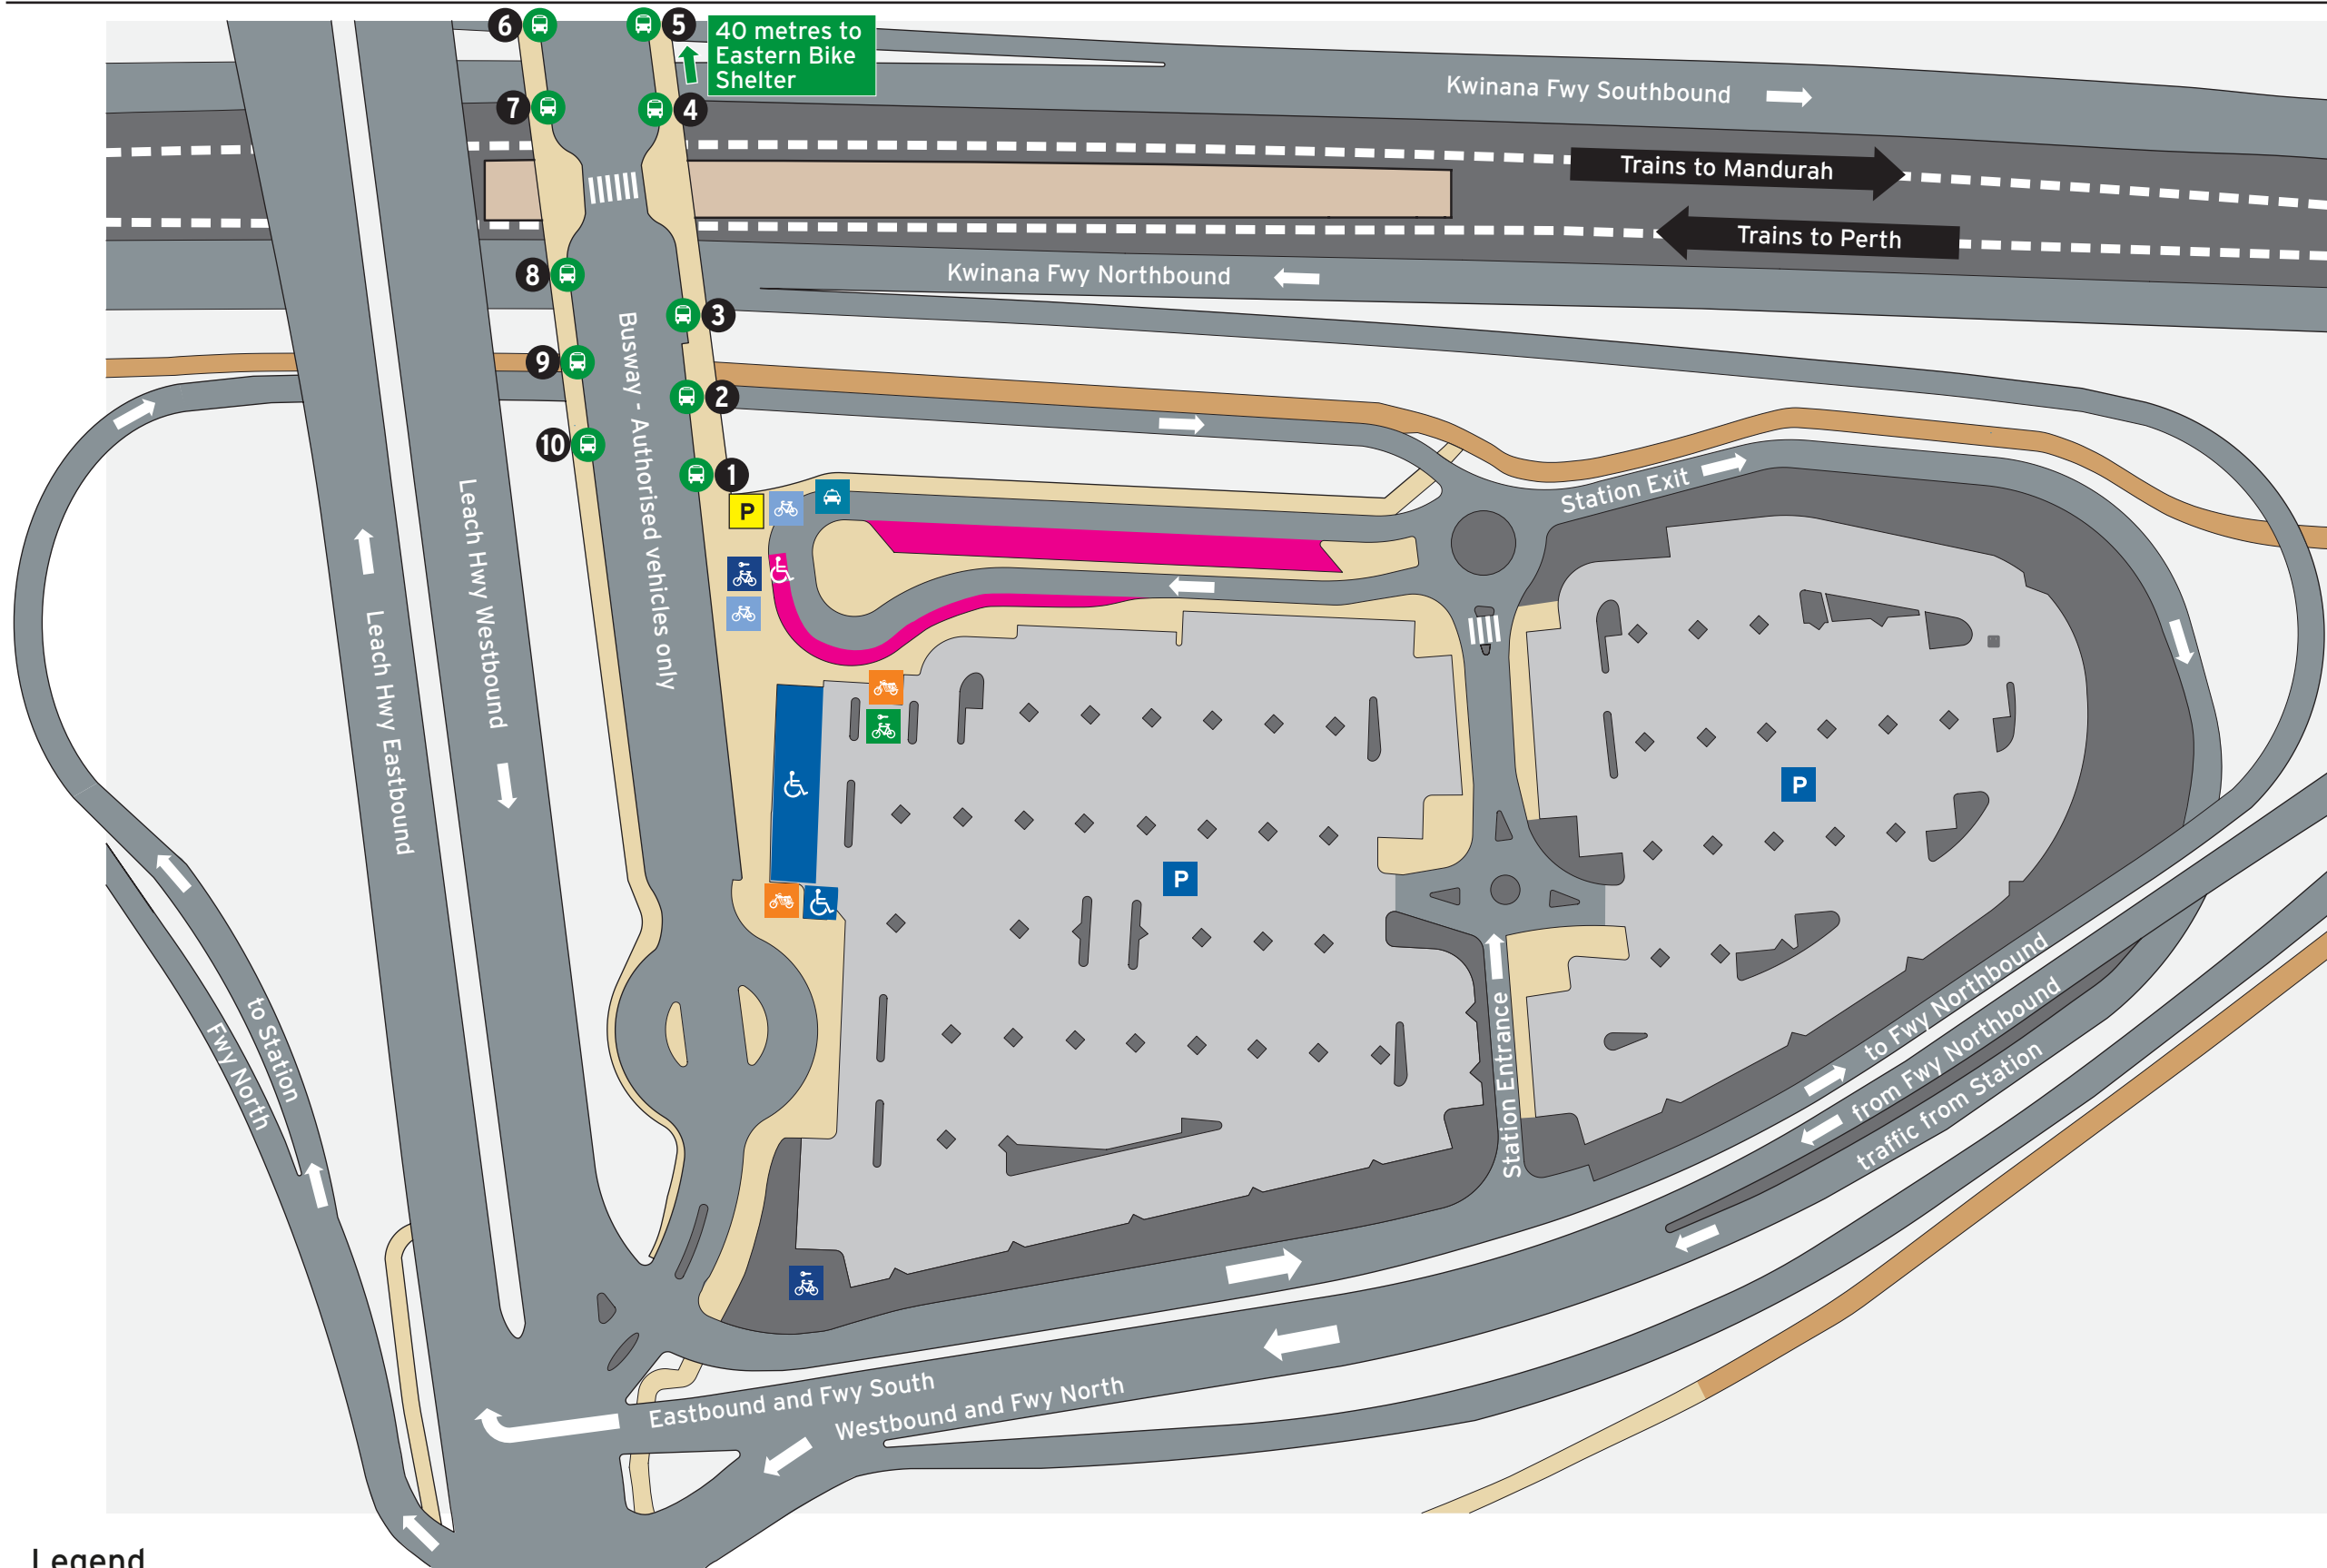

Legend

		Transperth Parking	Pathways Platforms	Concourse & Ramp Principal Shared Path	Road Non-Accessible Area
North Point	Scale				

**Bus Stands**

Stand	Route
1	500
2	915
3	502
4	503, 504, 505
5	Set Down Train Replacement to Mandurah 909
6	179, 509
7	508
8	506, 507
9	178
10	Set Down Train Replacement to Perth 909

**Legend**

		All Access	Escalator	Bus Stand	Transperth Parking	Principal Shared Path
North Point	Scale	Bicycle Access	Lift	Toilets - Male & Female Accessible Baby change room	Pathways	Road
			Stairs		Platforms	Non-Accessible Area

**P Parking Information**

**When to pay**

**Operating Times**  
 Monday-Friday Fee applies  
 Saturday No charge  
 Sunday or Public Holiday No charge\*  
 \*Unless vehicle is parked overnight

\$2.00 per 24hr period or part there of applies.

This parking charge applies to all vehicles.

For more information on parking your vehicle visit [transperth.wa.gov.au](http://transperth.wa.gov.au)

**Legend**

 North Point	 Scale	Bike Shelter	Bus Stand	ACROD Parking	SmartParker Machine	Principal Shared Path
		Bike U-rails	Taxi	Short Term Parking	Pathways	Road
		Motorbikes		Transperth Parking	Platforms	Non-Accessible Area