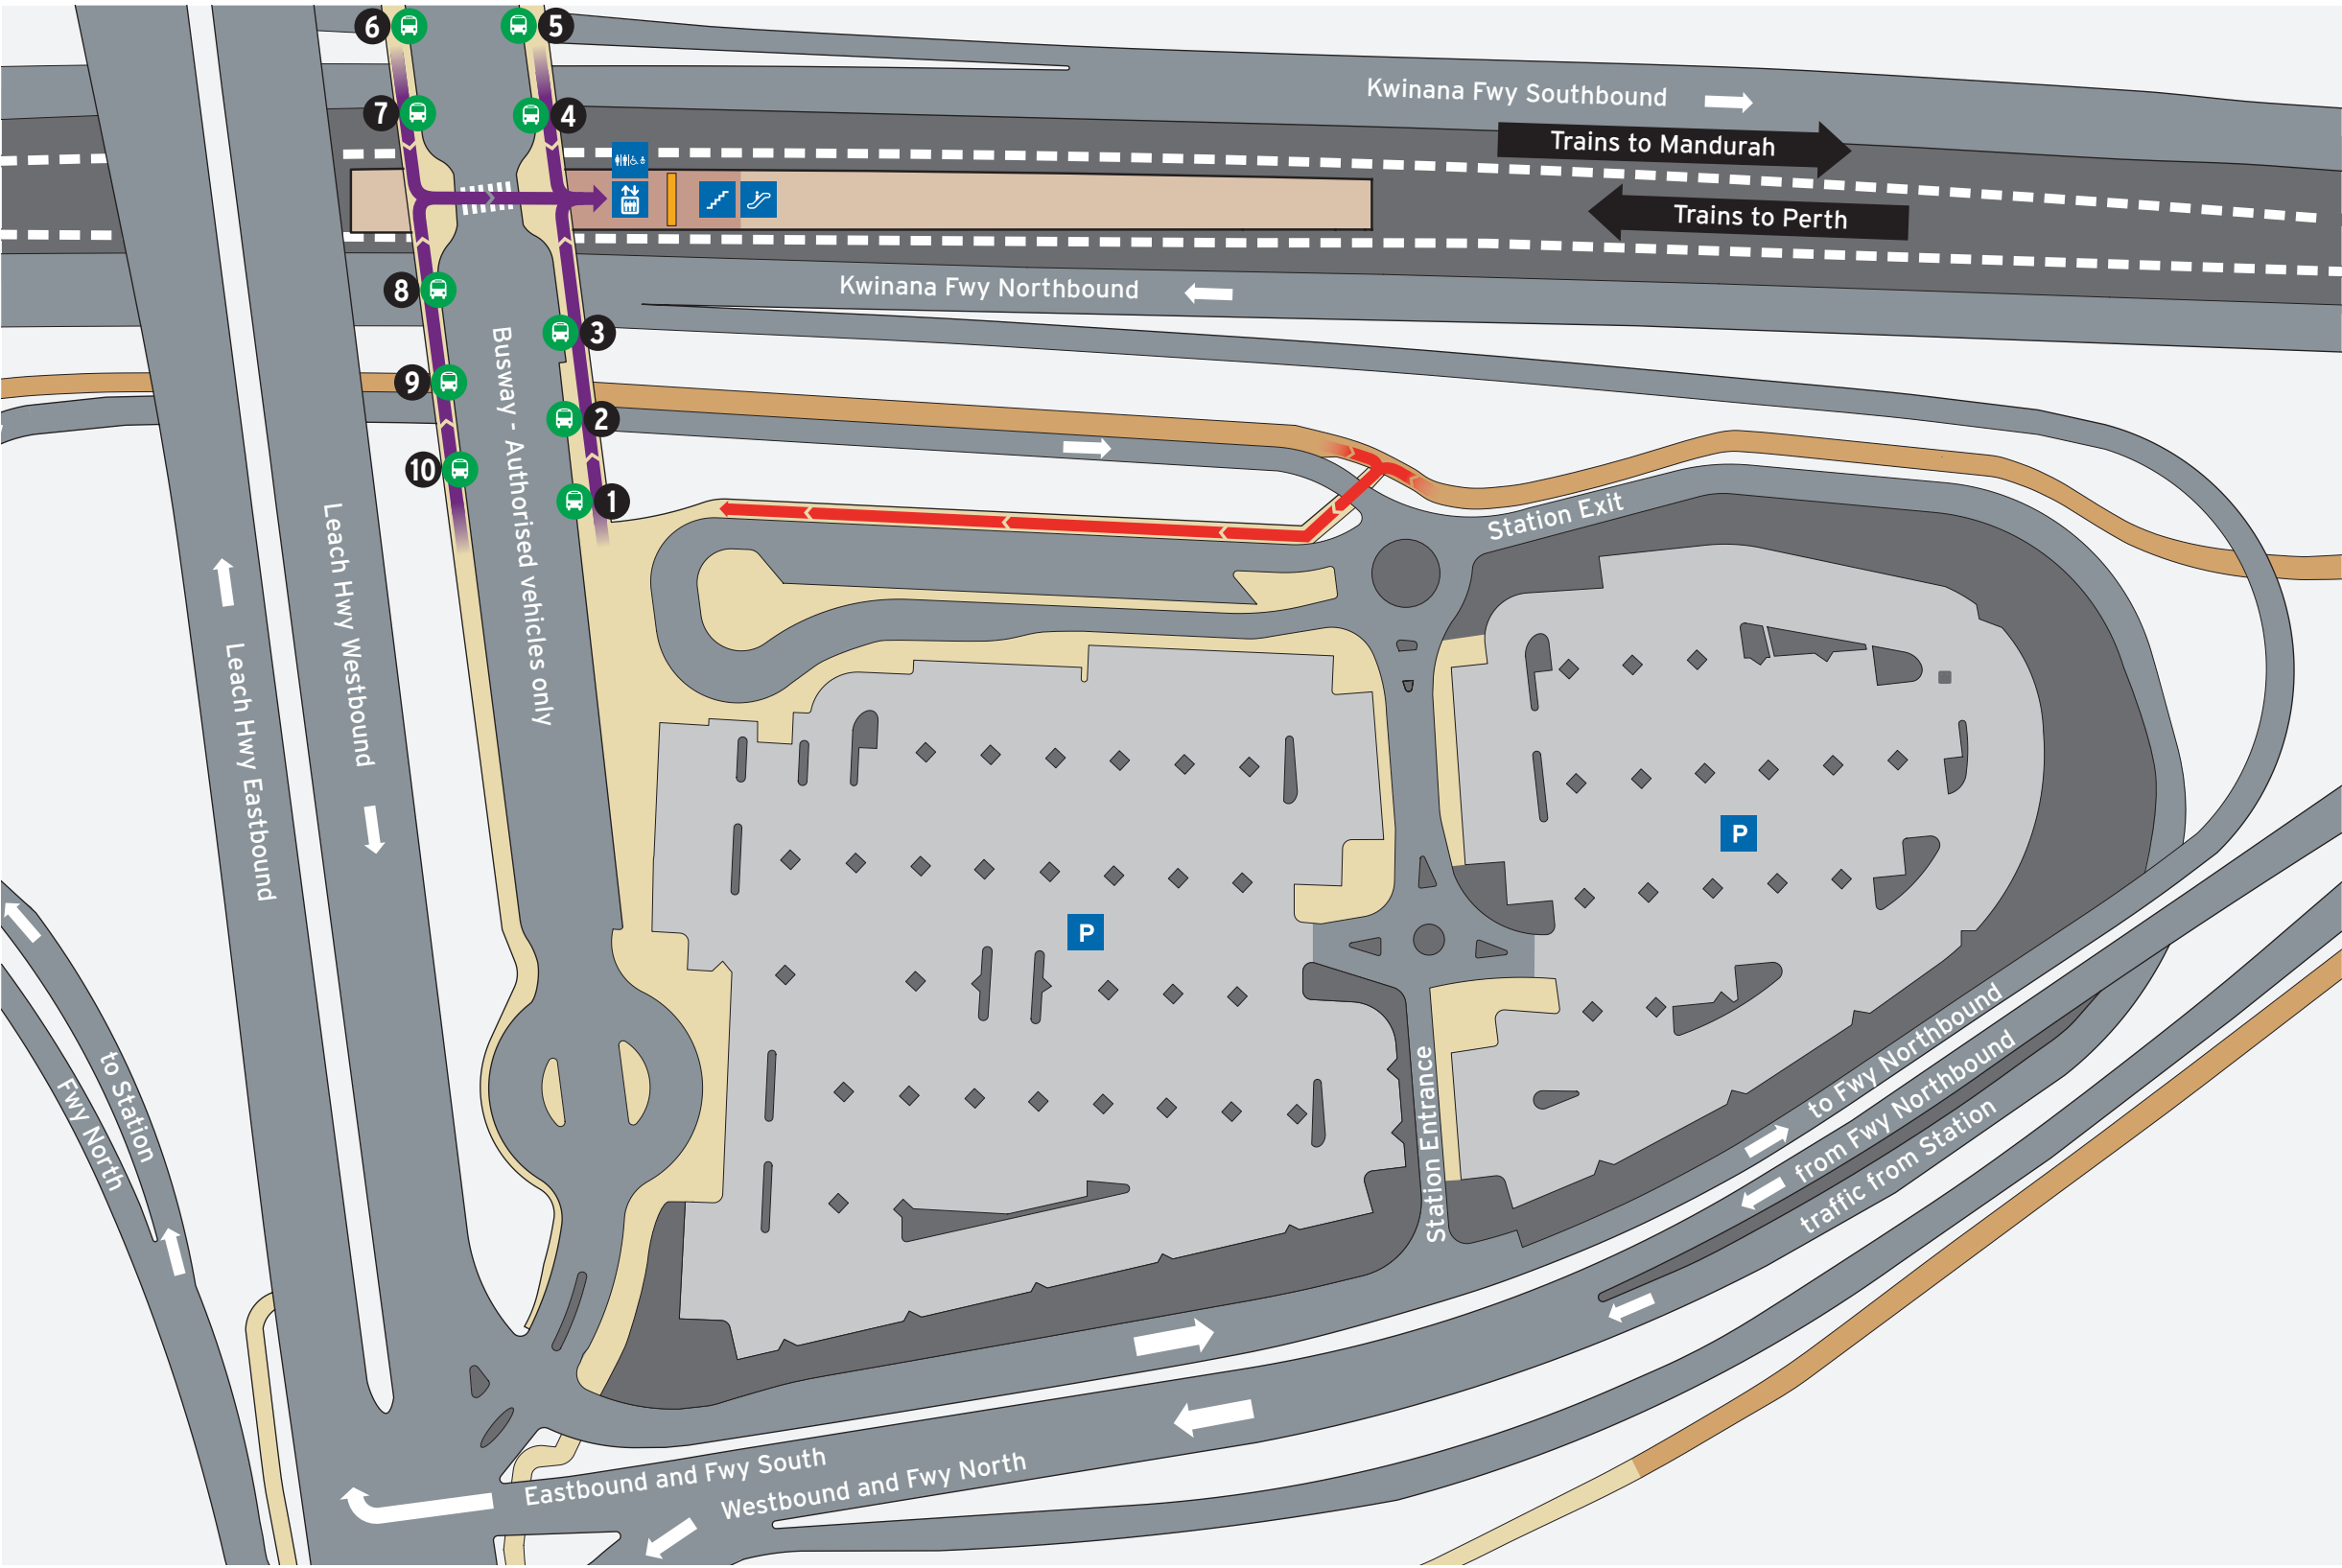

Legend

		Transperth Parking	Pathways Platforms	Concourse & Ramp Principal Shared Path	Road Non-Accessible Area
North Point	Scale				

**Bus Stands**

Stand	Route
1	500
2	915
3	502
4	503, 504, 505
5	Set Down Train Replacement to Mandurah 909
6	179, 509
7	508
8	506, 507
9	178
10	Set Down Train Replacement to Perth 909

**Legend**

		All Access	Escalator	Bus Stand	Transperth Parking	Principal Shared Path
North Point	Scale	Bicycle Access	Lift	Toilets - Male & Female Accessible Baby change room	Pathways	Road
			Stairs		Platforms	Non-Accessible Area

This parking charge applies to all vehicles.

For more information on parking your vehicle visit [transperth.wa.gov.au](http://transperth.wa.gov.au)

**Legend**

 North Point	 Scale	Bike Shelter	Bus Stand	ACROD Parking	SmartParker Machine	Principal Shared Path
		Bike U-rails	Taxi	Short Term Parking	Pathways	Road
		Motorbikes		Transperth Parking	Platforms	Non-Accessible Area